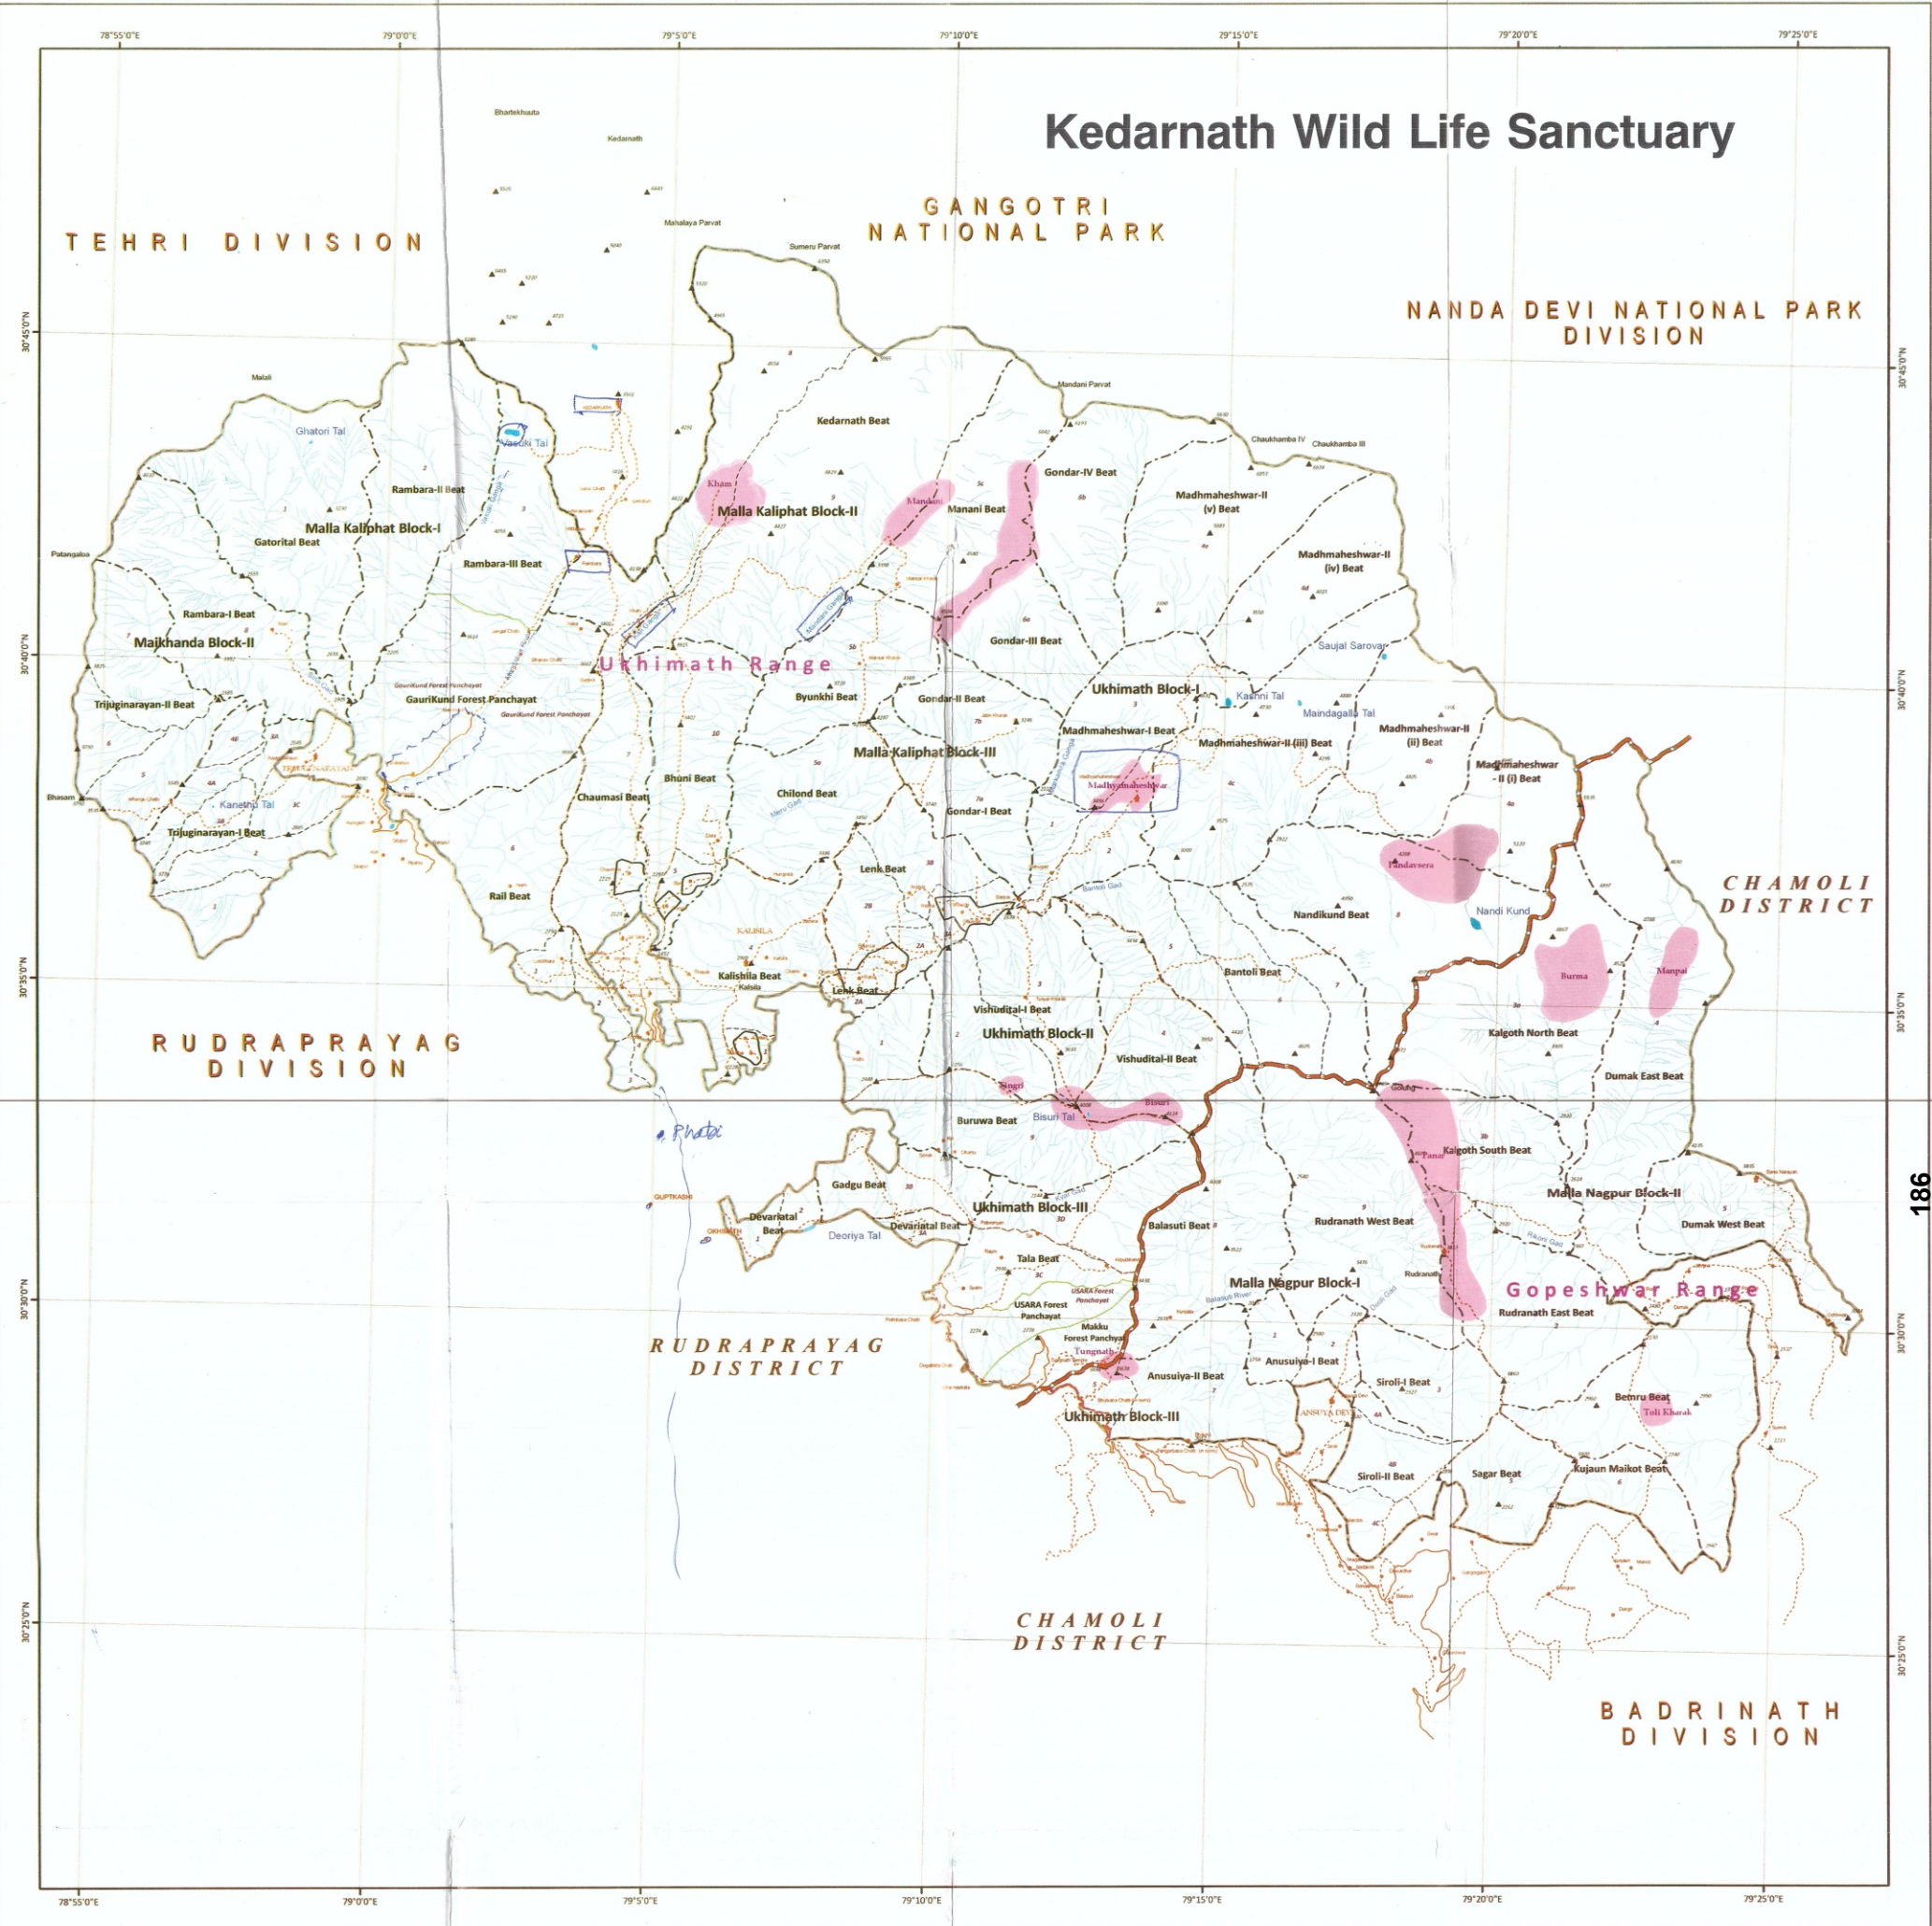

Kedarnath Wild Life Sanctuary

GANGOTRI NATIONAL PARK

NANDA DEVI NATIONAL PARK DIVISION

TEHRI DIVISION

CHAMOLI DISTRICT

RUDRAPRAYAG DIVISION

RUDRAPRAYAG DISTRICT

CHAMOLI DISTRICT

BADRINATH DIVISION

Ukhimath Range

Gopeshwar Range

186

Legend

- Settlement Village
- ▲ Spot Height
- ▲ Temple
- District Boundary
- Wildlife Sanctuary Boundary
- Range Boundary
- Block Boundary
- Beat Boundary
- Compartment Boundary
- Footpath
- Drainage
- Lake
- Bugyal

SURVEY OF INDIA TOPOSHEET INDEX

53J/13	53N/01	53N/05
53J/14	53N/02	53N/06
53J/15	53N/03	53N/07

SCALE

0 3 6 9 km

Prepared By

DEPUTY CONSERVATOR OF FOREST
KEDARNATH WILD LIFE DIVISION
GOPESHWAR
UTTARAKHAND